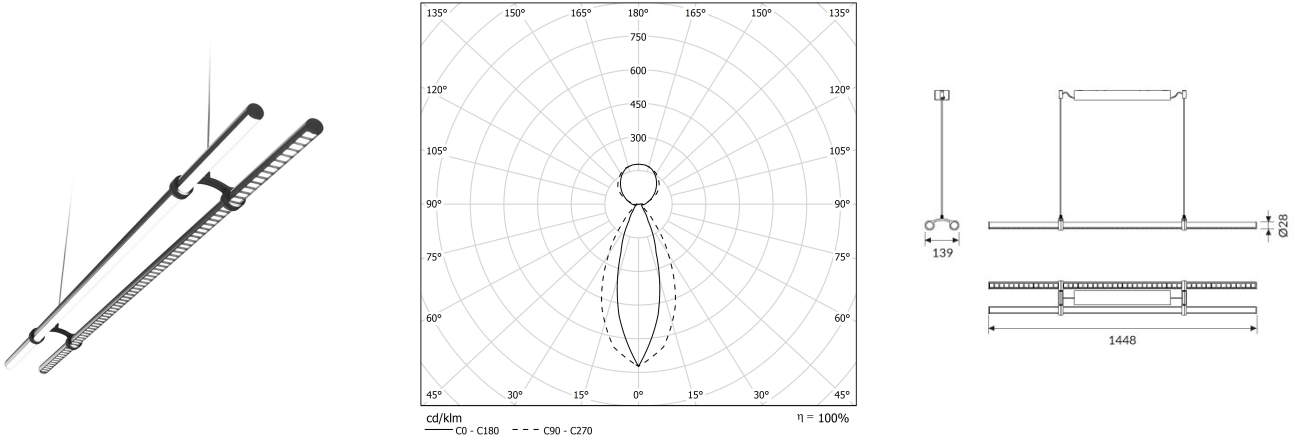

PIPE LINE PG-DK

A mix between soft emission and High Contrast accents.

CODE		FLUX	SIZE	CERTIFICATIONS
86DKD62L390	62W 3000K	7088lm	1448mm	  

Optic

A mix between soft emission and High Contrast accents.

Specifications

CRI>90
McAdams 3
Life Time: L80/B10 >50.000h
5 years complete warranty
Eye safety: RG0/RG1 in accordance with EN62471:2009

Body

Aluminium body with epoxy powder coating.

Legal references

In compliance with the safety standards EN 60 598-1 and UNI EN 12464-1 (lighting for working places).